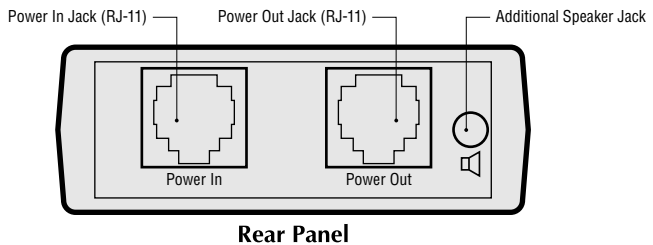

Remote Audio Adapter

This module adapts Valentine One for the following installations:

- Provides remote control of on/off, volume, muted volume, muting, and computer mode.
- Provides remote speaker.
- Provides headphone mini jack 3.5mm (1/8").
- Provides micro jack 2.5mm (3/32") for additional remote speaker.
- Caution — Improper installation may damage equipment. Refer to www.valentine1.com for further information.

Dimensions: 0.9-in. H x 2.5-in. W x 1.6-in. D
21.9-mm H X 62.4-mm W X 41.9-mm D

NOTE: Valentine One and accessories are not waterproof.