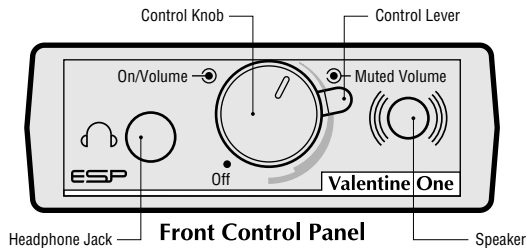

Remote Audio Adapter

This module adapts Valentine One for the following installations:

- Provides remote control of on/off, volume, muted volume, muting, and computer mode.
- Provides remote speaker.
- Provides headphone mini jack 3.5mm (1/8").
- Provides micro jack 2.5mm (3/32") for additional remote speaker.
- Caution — Improper installation may damage equipment. Refer to www.valentine1.com for further information.

Dimensions: 0.9-in. H x 2.5-in. W x 1.6-in. D
21.9-mm H X 62.4-mm W X 41.9-mm D

NOTE: Valentine One and accessories are not waterproof.